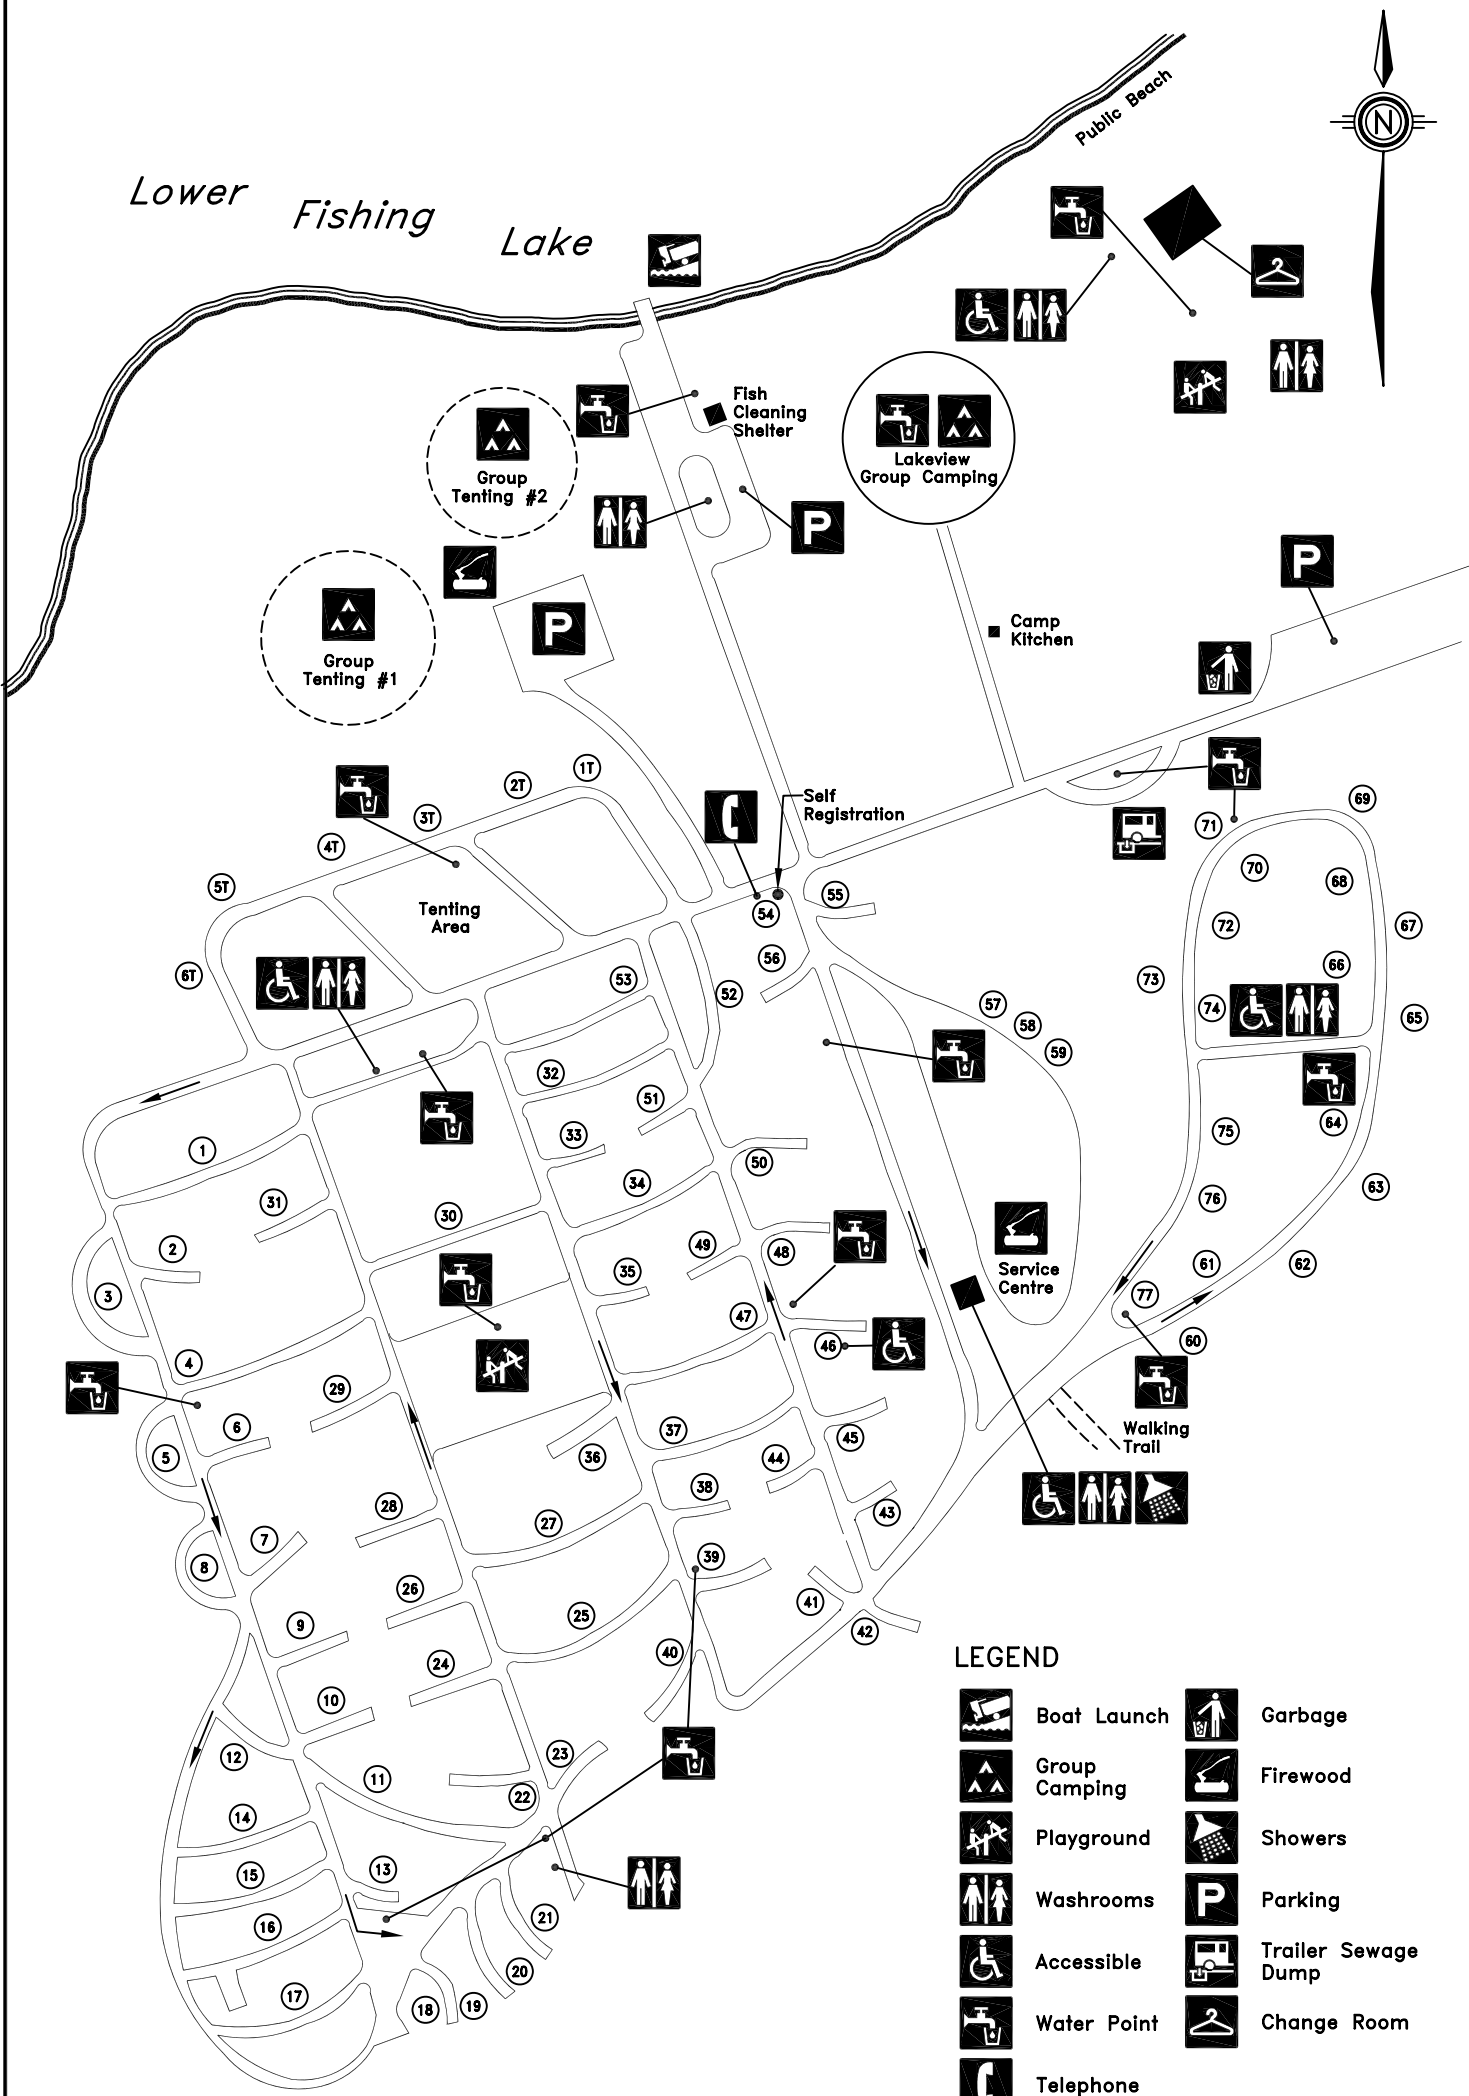

Lower Fishing Lake

LEGEND

- | | | | |
|--|---------------|--|---------------------|
| | Boat Launch | | Garbage |
| | Group Camping | | Firewood |
| | Playground | | Showers |
| | Washrooms | | Parking |
| | Accessible | | Trailer Sewage Dump |
| | Water Point | | Change Room |
| | Telephone | | |

NARROW HILLS PROVINCIAL PARK
 LOWER FISHING LAKE CAMPGROUND
www.saskparks.com