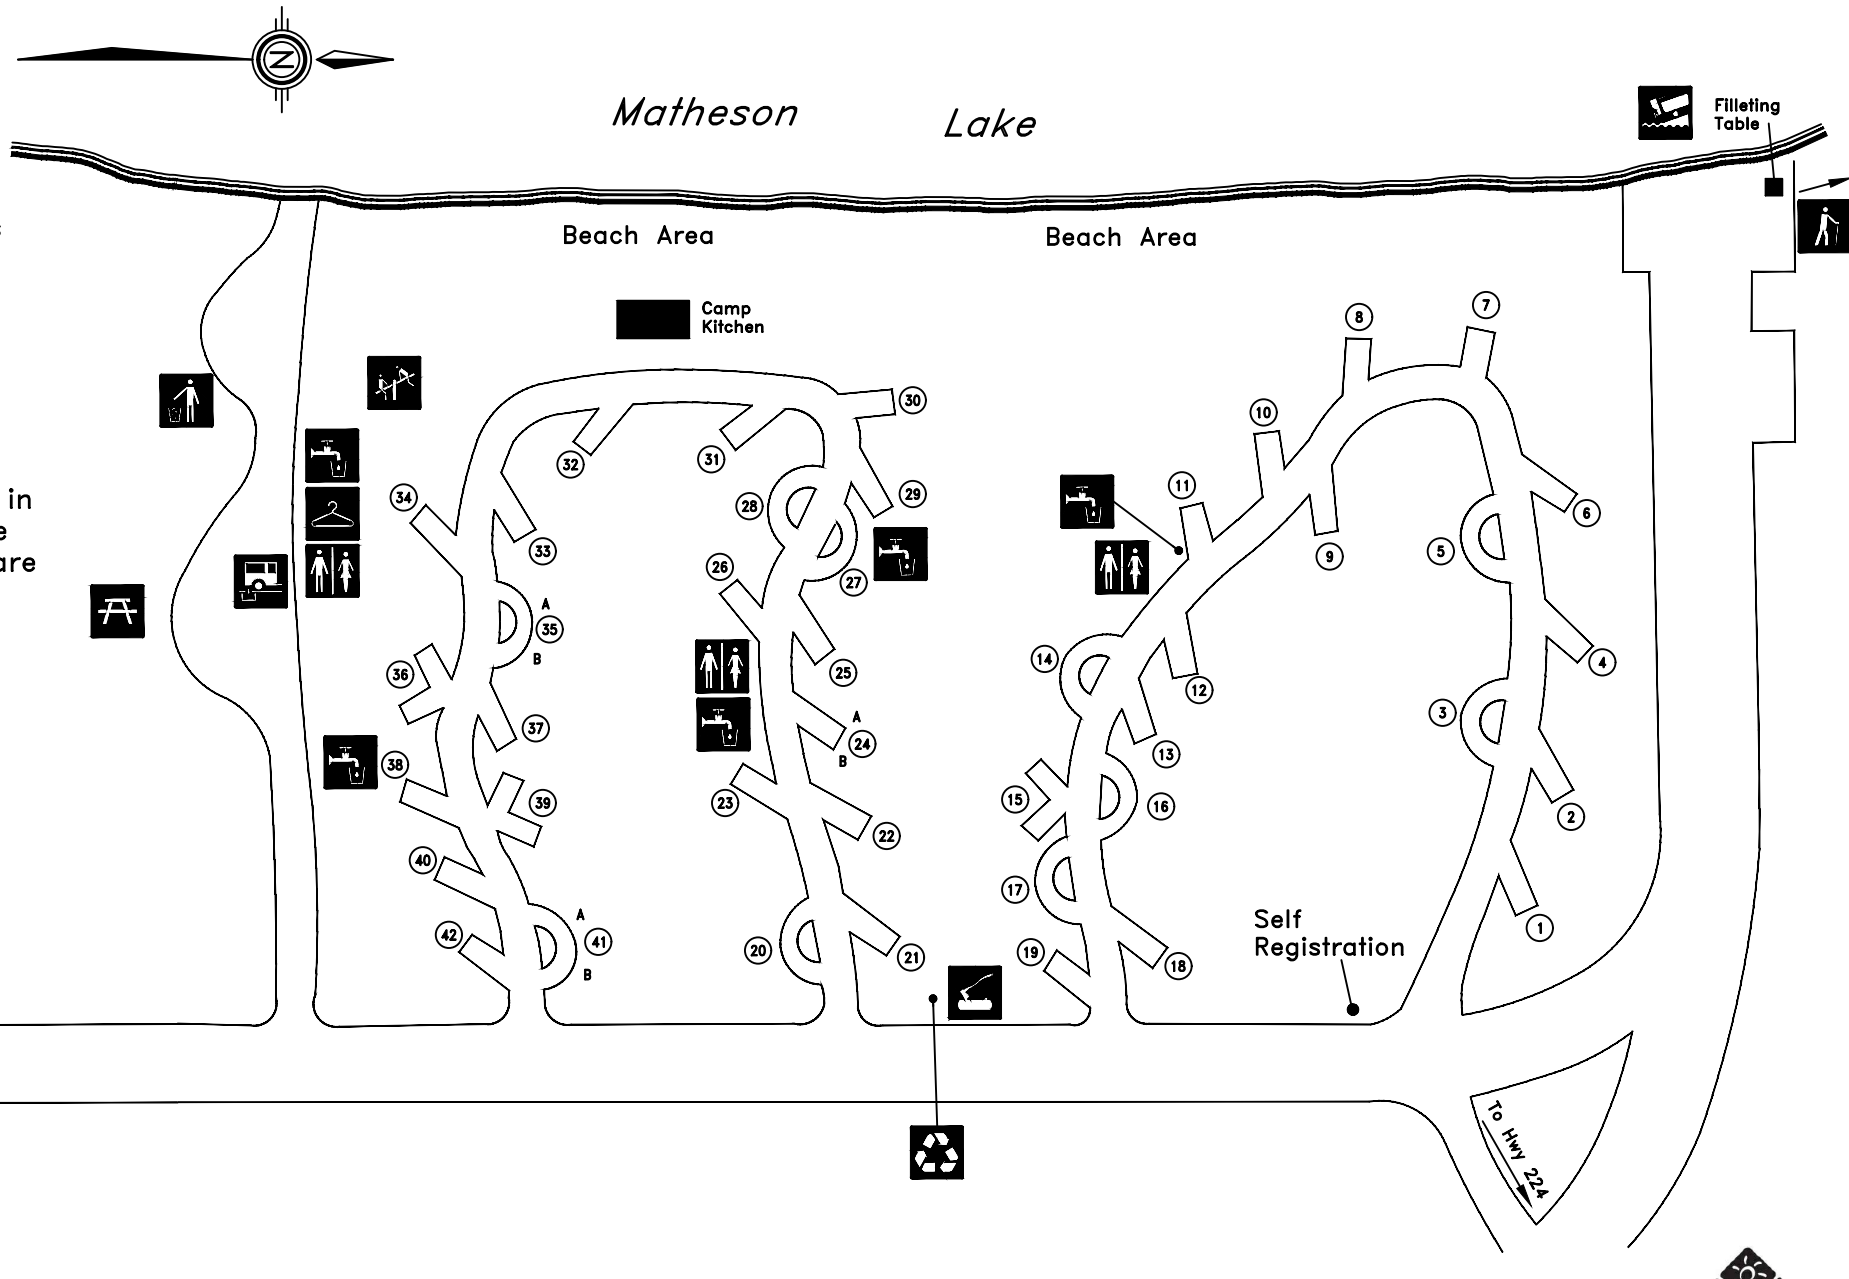

Call PARK WATCH 1-800-667-1788
24 hours/day, to report disturbances,
vandalism, wildlife or maintenance issues

LEGEND

-  Boat Launch
-  Picnic
-  Playground
-  Washrooms
-  Water Point
-  Garbage
-  Firewood
-  Trailer Sewage Dump
-  Change Room
-  Recycle
-  Hiking

All campsites in
Matheson Lake
campground are
electrical

MEADOW LAKE PROVINCIAL PARK
MATHESON LAKE CAMPGROUND
www.parks.saskatchewan.ca