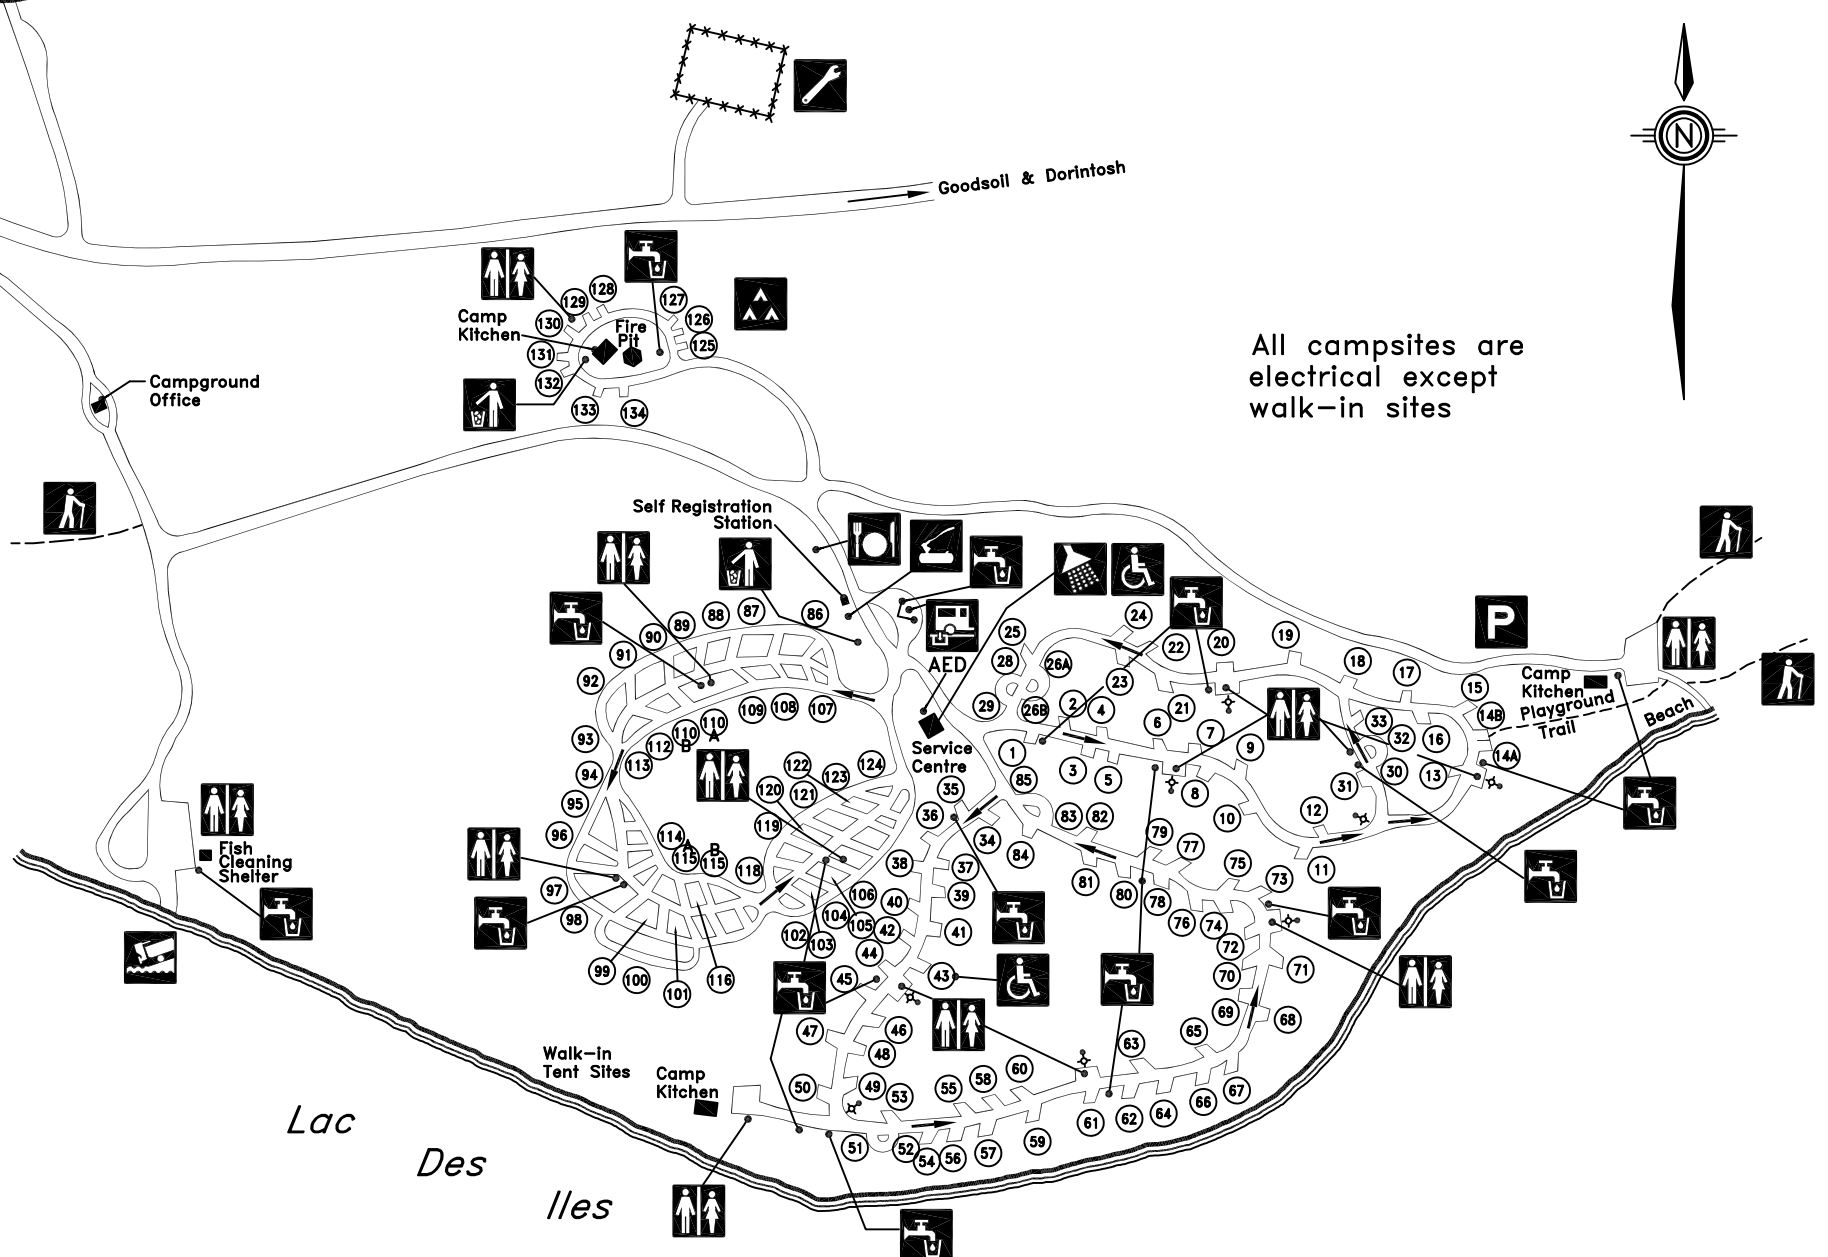

Johnston Lake

To Pierce Lake

Goodsoll & Dorintosh

LEGEND

-  Washrooms
-  Water Point
-  Firewood
-  Garbage
-  Trailer Sewage Dump
-  Boat Launch
-  Showers
-  Accessible
-  Group Camping
-  Hiking
-  Food
-  Parking
-  Maintenance Area
-  One Way
-  Street Light
-  AED Automatic External Defibrillator

All campsites are electrical except walk-in sites

MEADOW LAKE PROVINCIAL PARK
LAC DES ILES – MURRAY DOELL CAMPGROUND