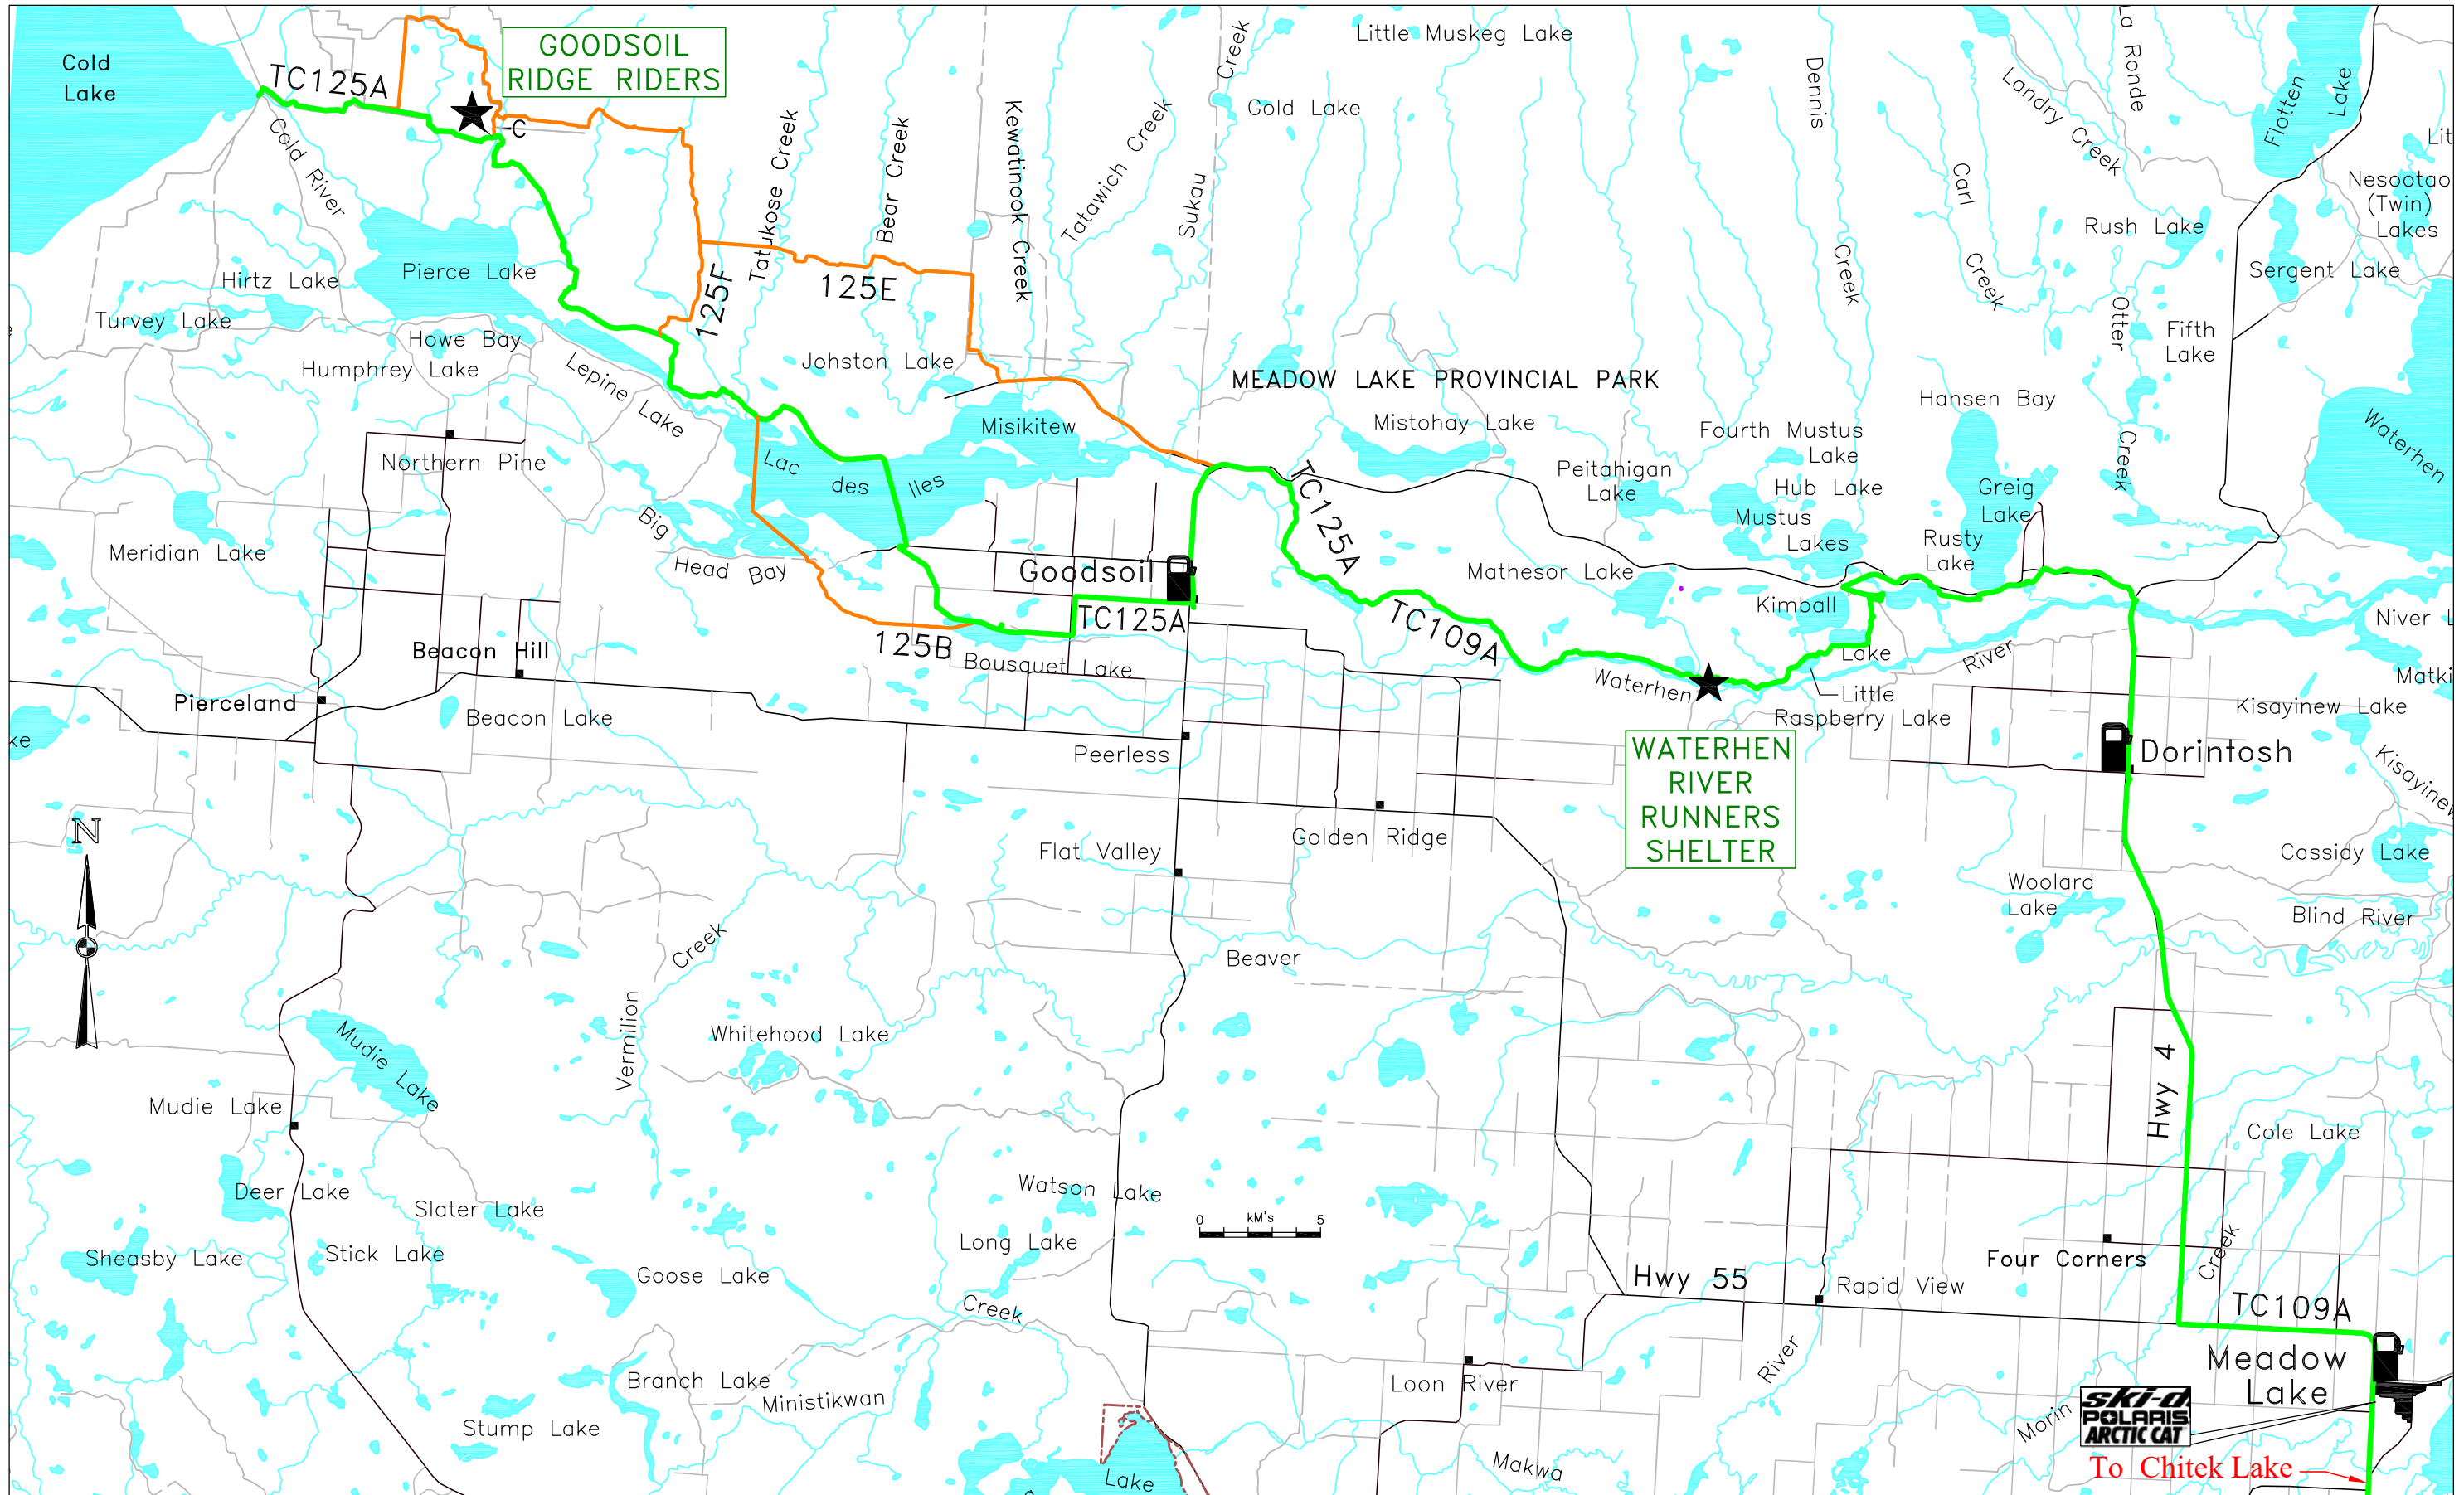

# Goodsoil Ridge Riders

# Club #125

Latest Update Jul 21/2019  
Latest Print Jul 21/2019  
GPS'd ALL TRAILS on Mar 06/2019

### Trail Types:

Trans Canadian   
 Primary 

Secondary 

### Legend:

Fuel Site   
 Warm-up Shelter 

Basemap data is copyright of ISC / Information Services Corp. and provided under license to Saskatchewan Snowmobile Association. The Snowmobile Trail Information provided on the S.S.A. maps may have changes that have occurred after printing. Please check with local authorities prior to accessing trails.