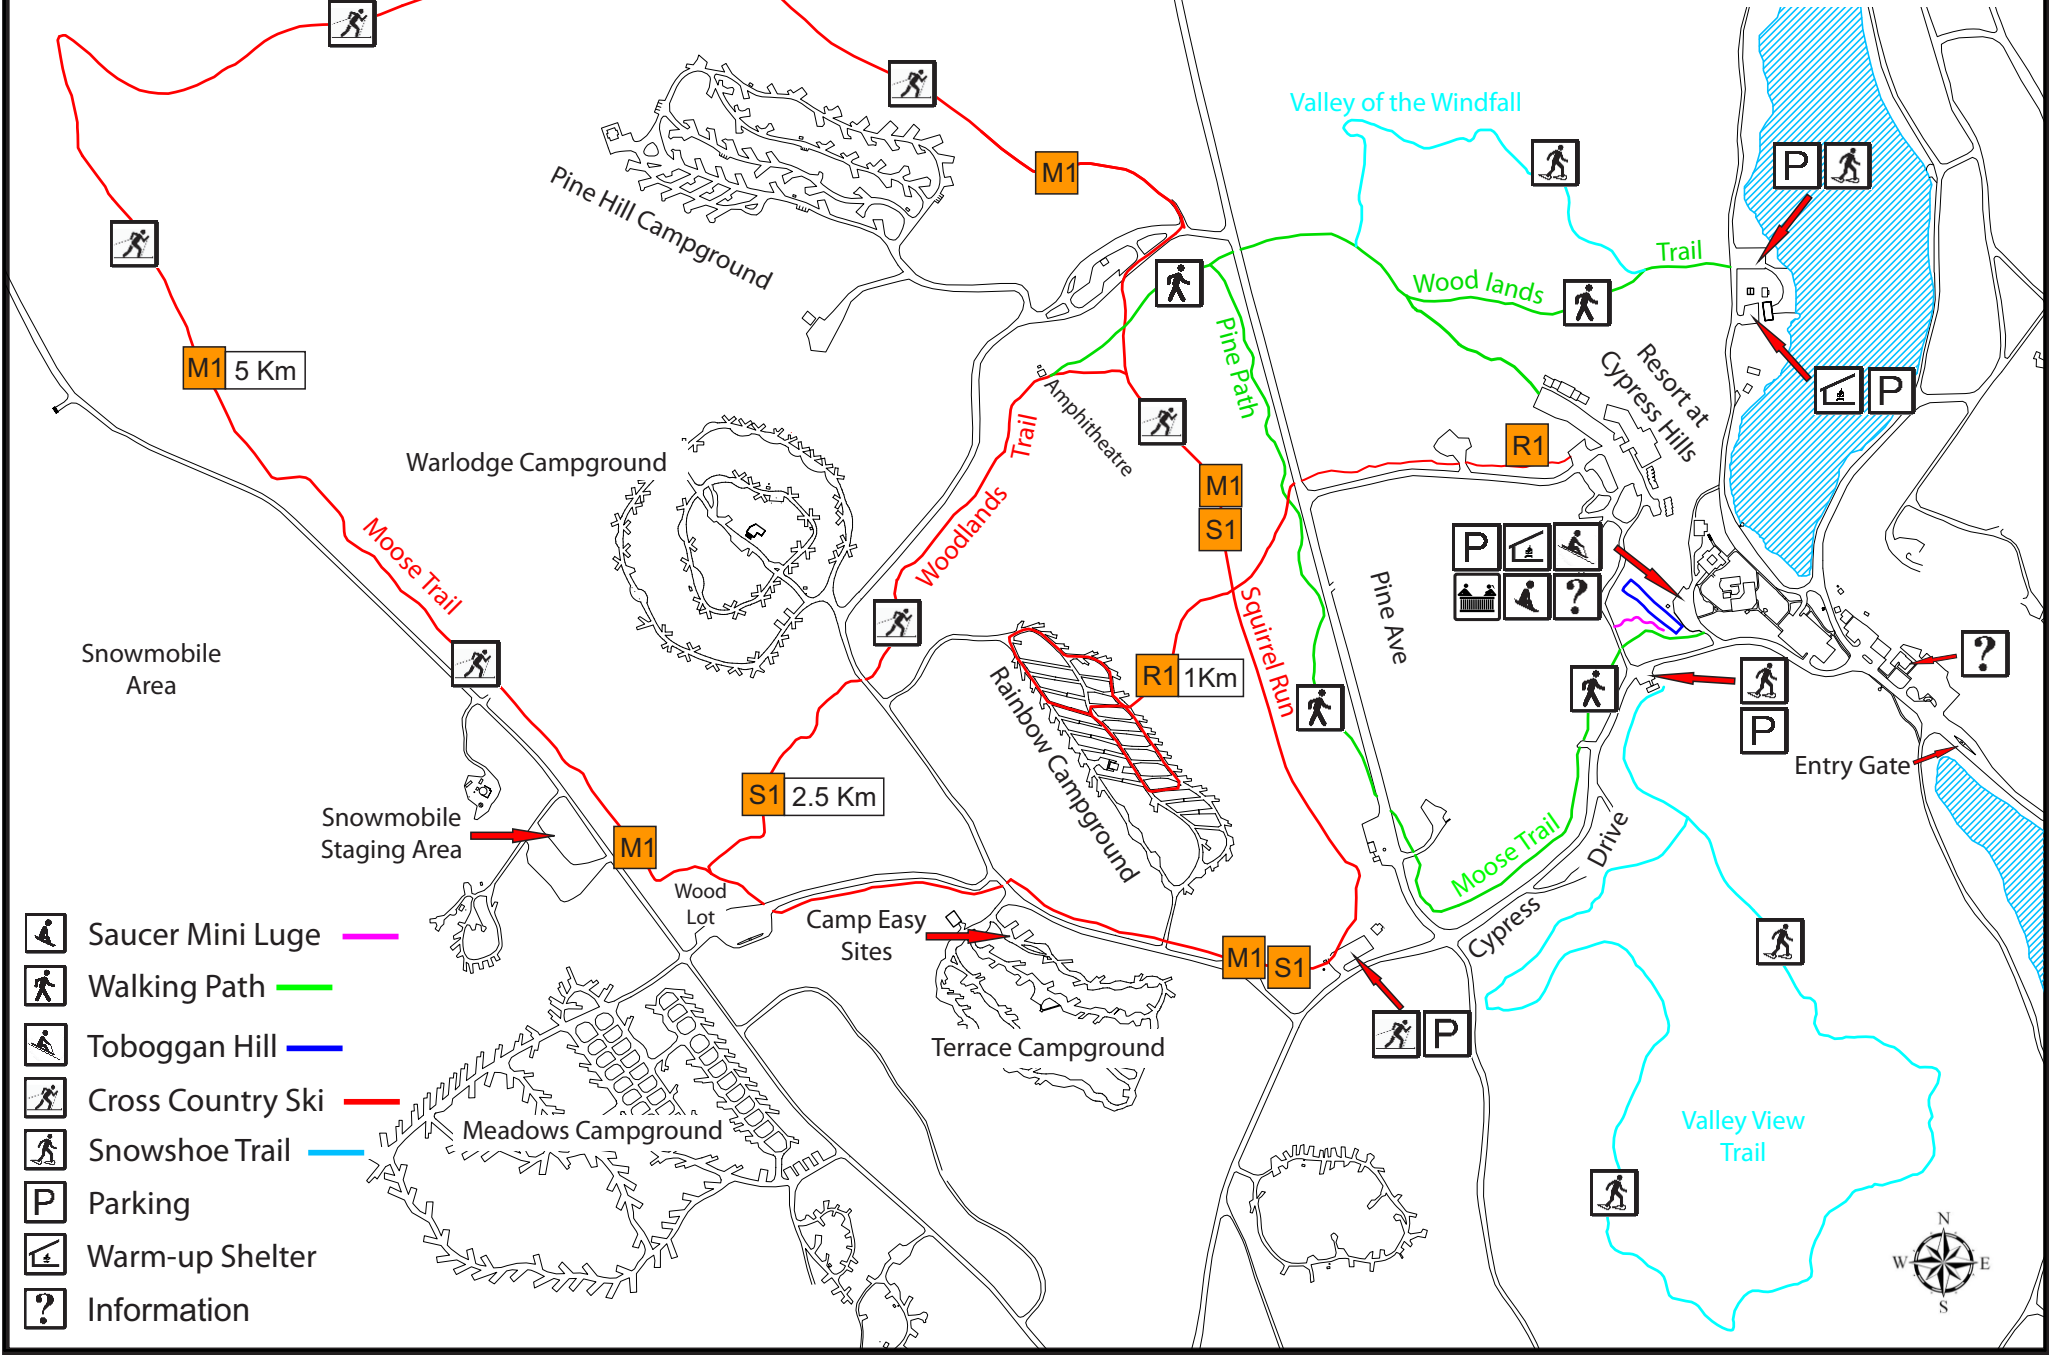

# Cypress Hills Interprovincial Park Winter Activity Map

-  Saucer Mini Luge —
-  Walking Path —
-  Toboggan Hill —
-  Cross Country Ski —
-  Snowshoe Trail —
-  Parking
-  Warm-up Shelter
-  Information