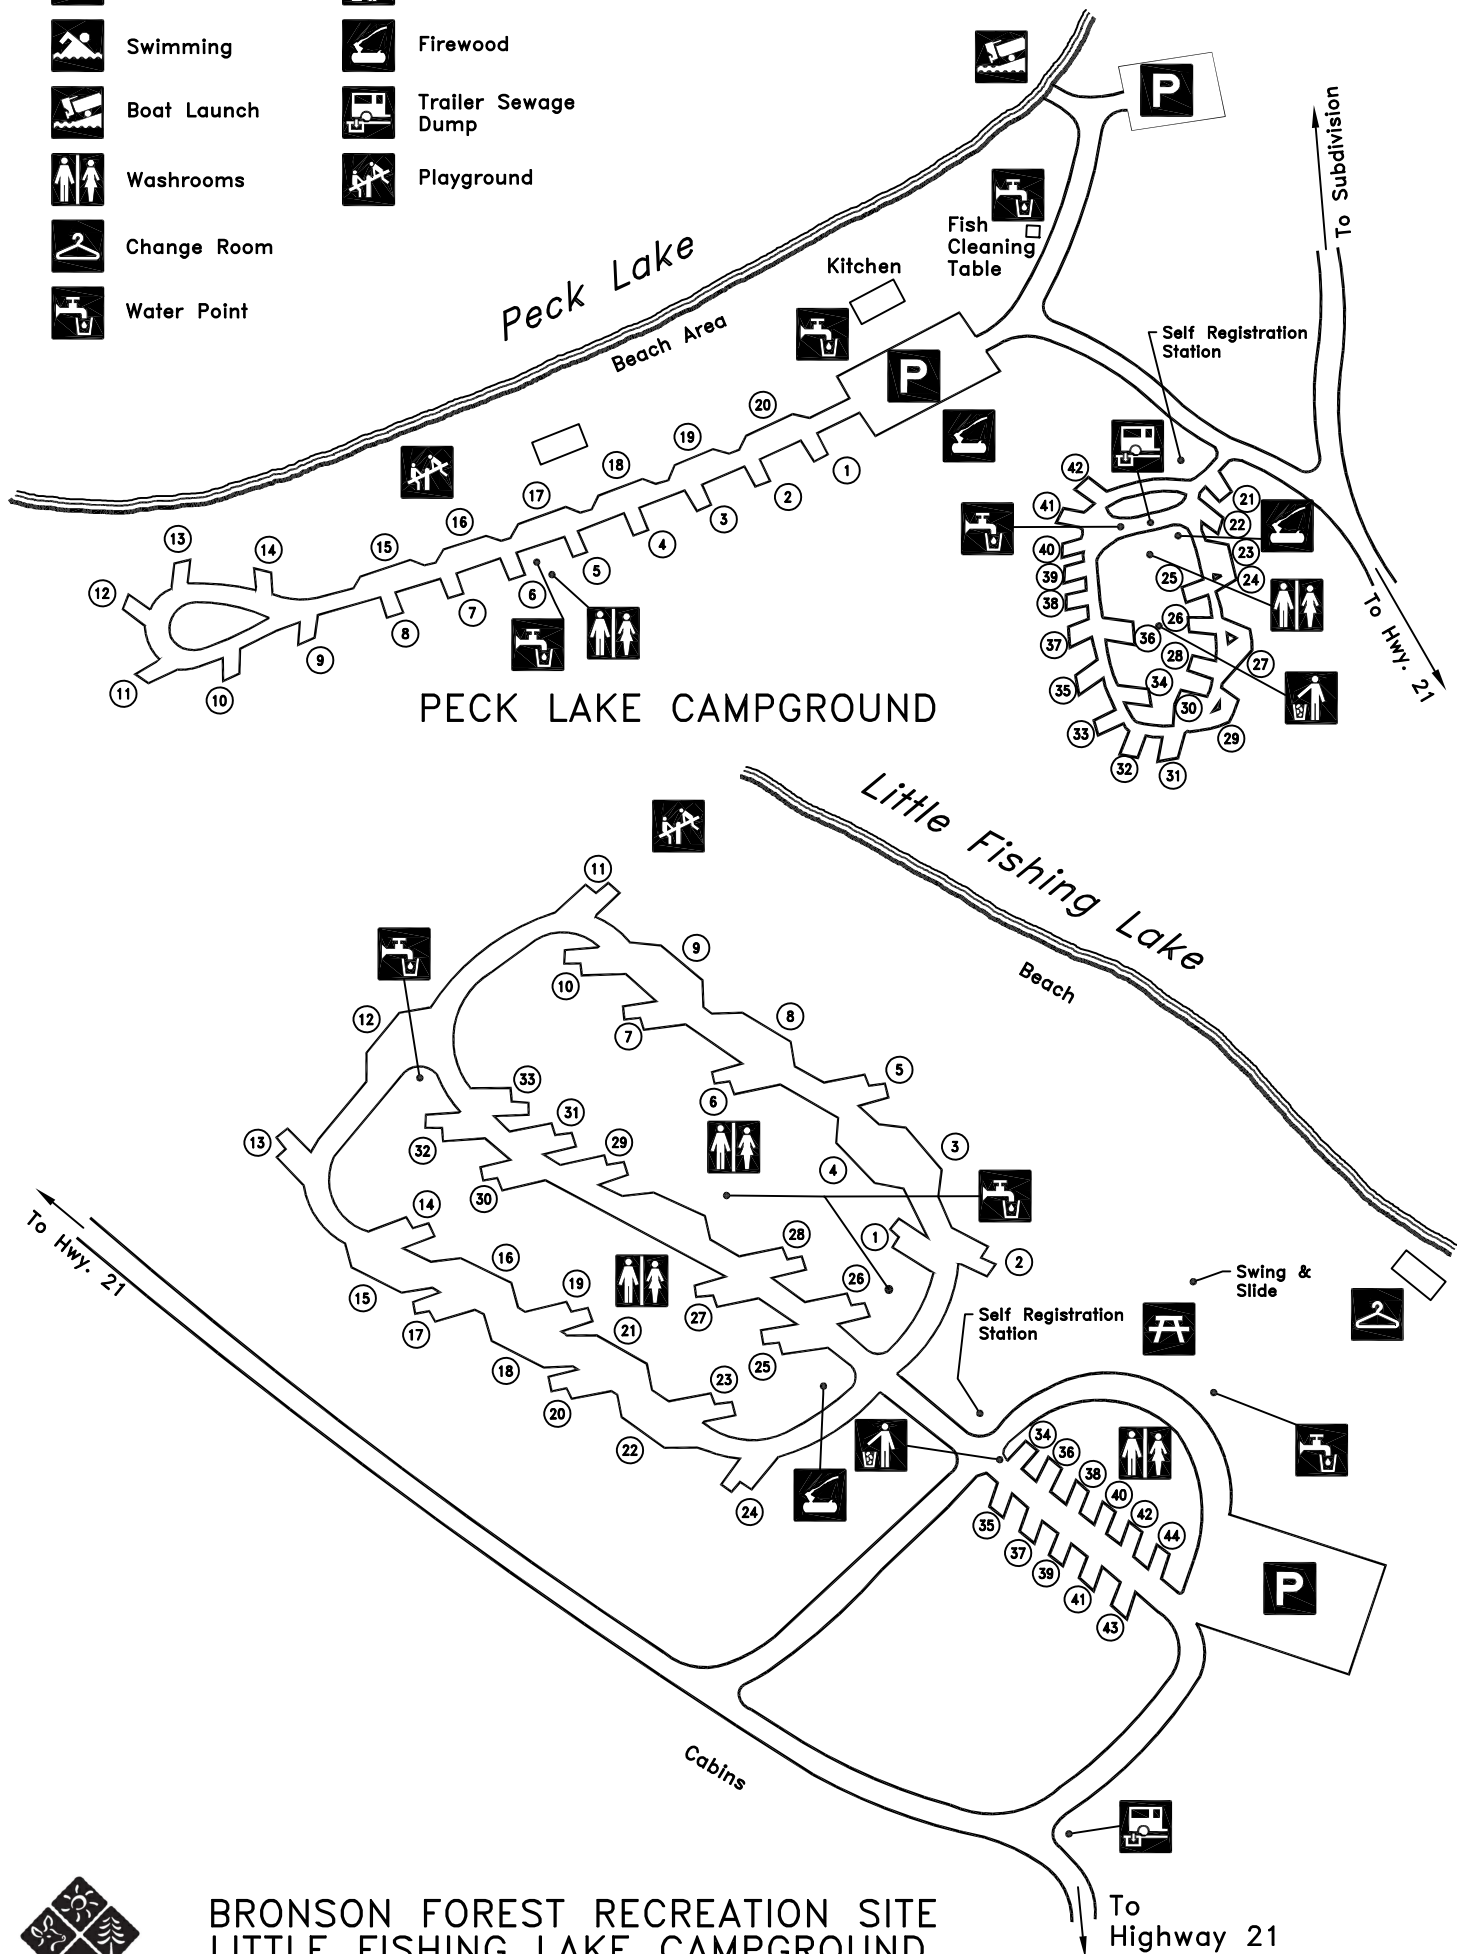

If you spot a forest fire call FIRE WATCH
 (toll free) 1-800-667-9660
 For PARK INFORMATION call 1-800-205-7070
 Monday -Friday, 8 am - 5 pm
 Call PARK WATCH 1-800-667-1788
 24 hours/day, to report disturbances,
 vandalism, wildlife or maintenance issues

LEGEND

- | | | | |
|---|-------------|---|---------------------|
|  | Picnic |  | Garbage |
|  | Swimming |  | Firewood |
|  | Boat Launch |  | Trailer Sewage Dump |
|  | Washrooms |  | Playground |
|  | Change Room | | |
|  | Water Point | | |

BRONSON FOREST RECREATION SITE
 LITTLE FISHING LAKE CAMPGROUND
www.parks.saskatchewan.ca